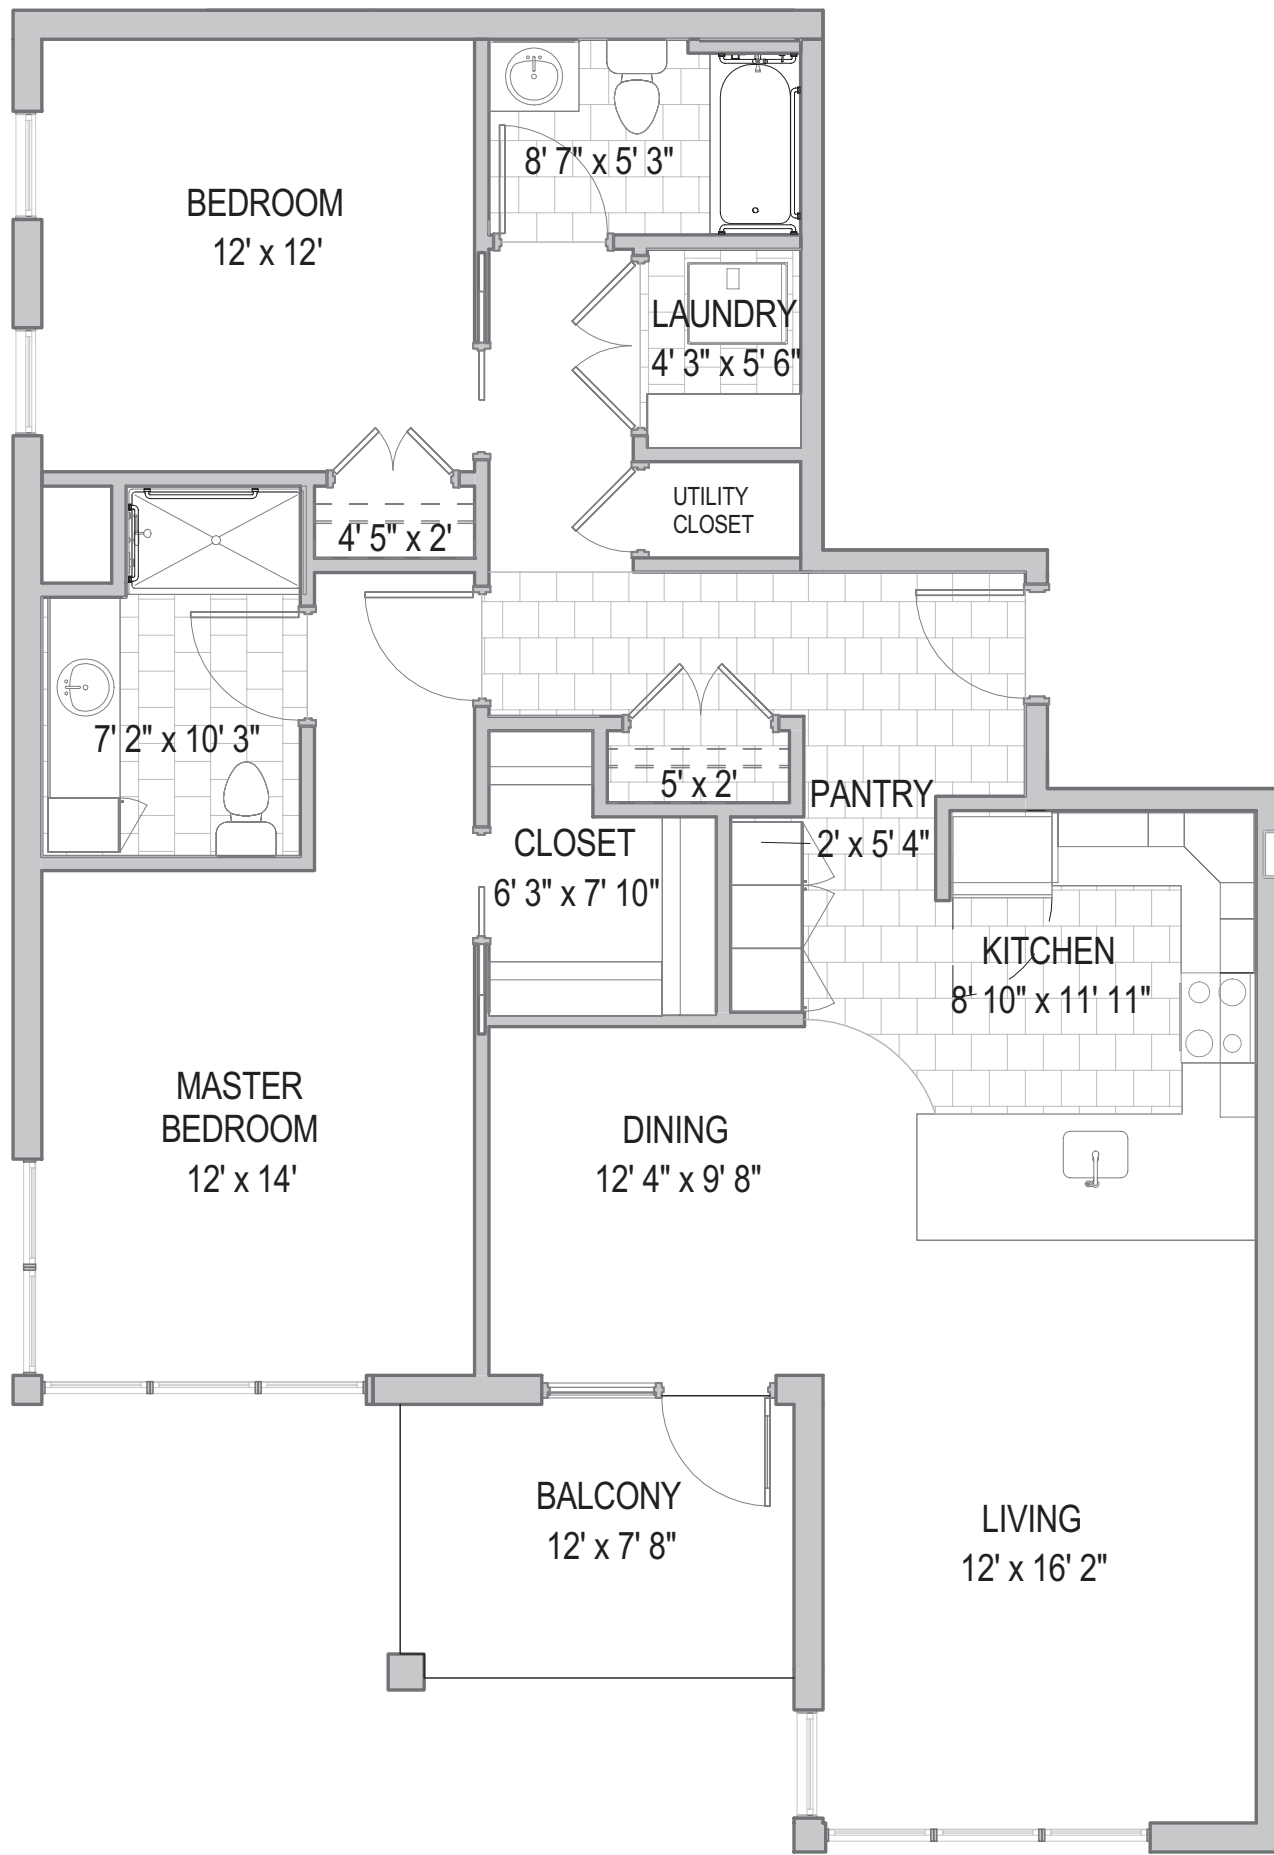

3/16 inch scale = 1 foot

Maple Apartments: One Bedroom

1 BR / 1.5 BA
833 Square Feet

Dimensions and specifications may vary based upon location.

Maple Apartments: One Bedroom

1BR / DEN / 1.5 BA

935 Square Feet

Dimensions and specifications may vary based upon location.

3/16 inch scale = 1 foot

Maple Apartments: One Bedroom

1 BR / DEN / 1.5 BA

950 Square Feet

0' 4' 8' 16'

Dimensions and specifications may vary based upon location.

3/16 inch scale = 1 foot

Maple Apartments: Two Bedroom

2 BR / 2 BA (End Location)

1165 Square Feet

0' 4' 8' 16'

Dimensions and specifications may vary based upon location.

3/16 inch scale = 1 foot

Maple Apartments: Two Bedroom

2 BR / 2 BA
1336 Square Feet

0' 4' 8' 16'

Dimensions and specifications may vary based upon location.

3/16 inch scale = 1 foot

Maple Apartments: Two Bedroom

2 BR / DEN / 2 BA
1422 Square Feet

Dimensions and specifications may vary based upon location.