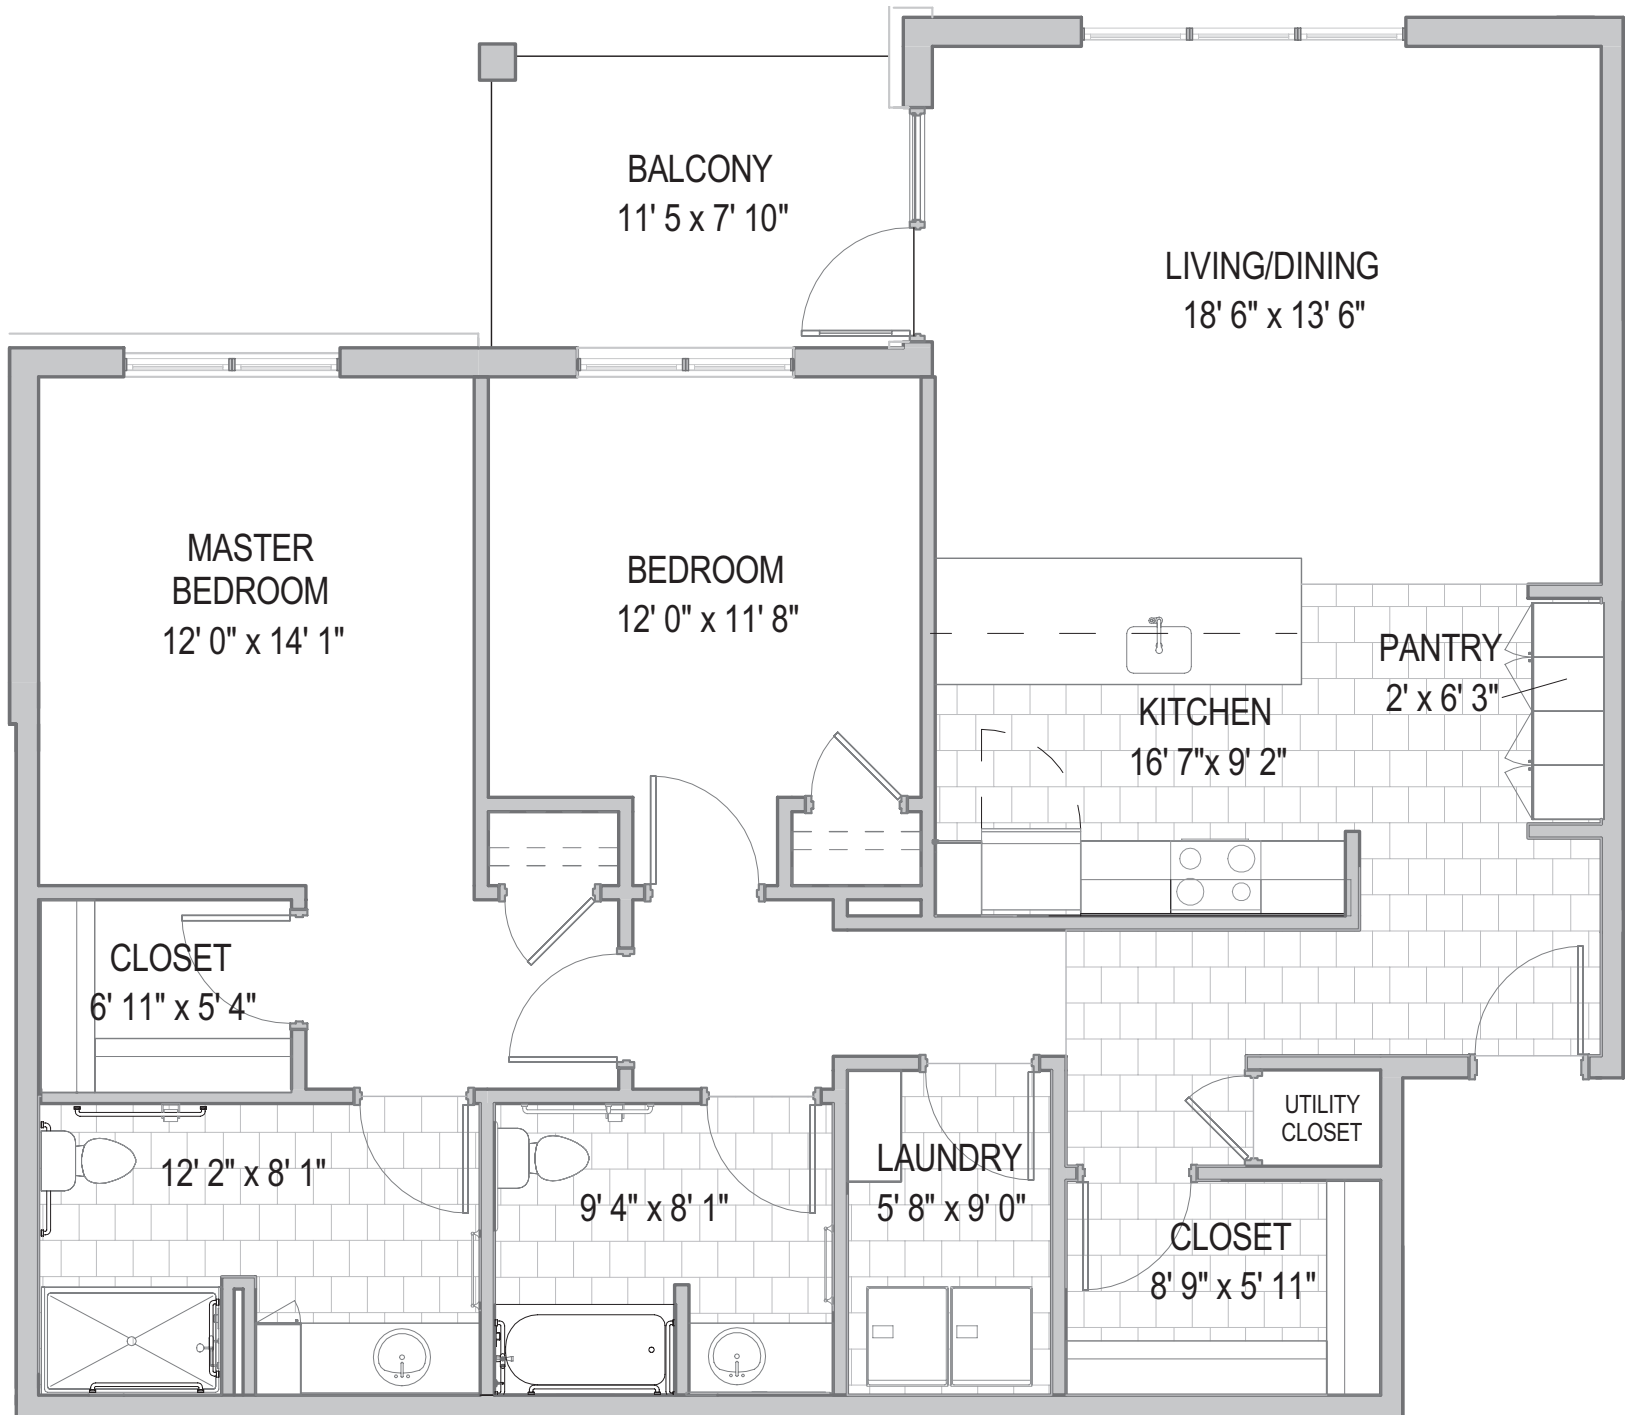

Dimensions and specifications may vary based upon location.

3/16 inch scale = 1 foot

Maple Apartments: One Bedroom

1 BR / DEN / 1.5 BA

950 Square Feet

0' 4' 8' 16'

Dimensions and specifications may vary based upon location.

3/16 inch scale = 1 foot

Maple Apartments: Two Bedroom

2 BR / 2 BA (End Location)

1165 Square Feet

0' 4' 8' 16'

Dimensions and specifications may vary based upon location.

3/16 inch scale = 1 foot

Maple Apartments: Two Bedroom

2 BR / 2 BA
1336 Square Feet

0' 4' 8' 16'

Dimensions and specifications may vary based upon location.

3/16 inch scale = 1 foot

Maple Apartments: Two Bedroom

2 BR / DEN / 2 BA
1422 Square Feet

Dimensions and specifications may vary based upon location.

Maple Apartments: Two Bedroom

2 BR / DEN / 2.5 BA

2144 Square Feet

0' 4' 8' 16'

Dimensions and specifications may vary based upon location.