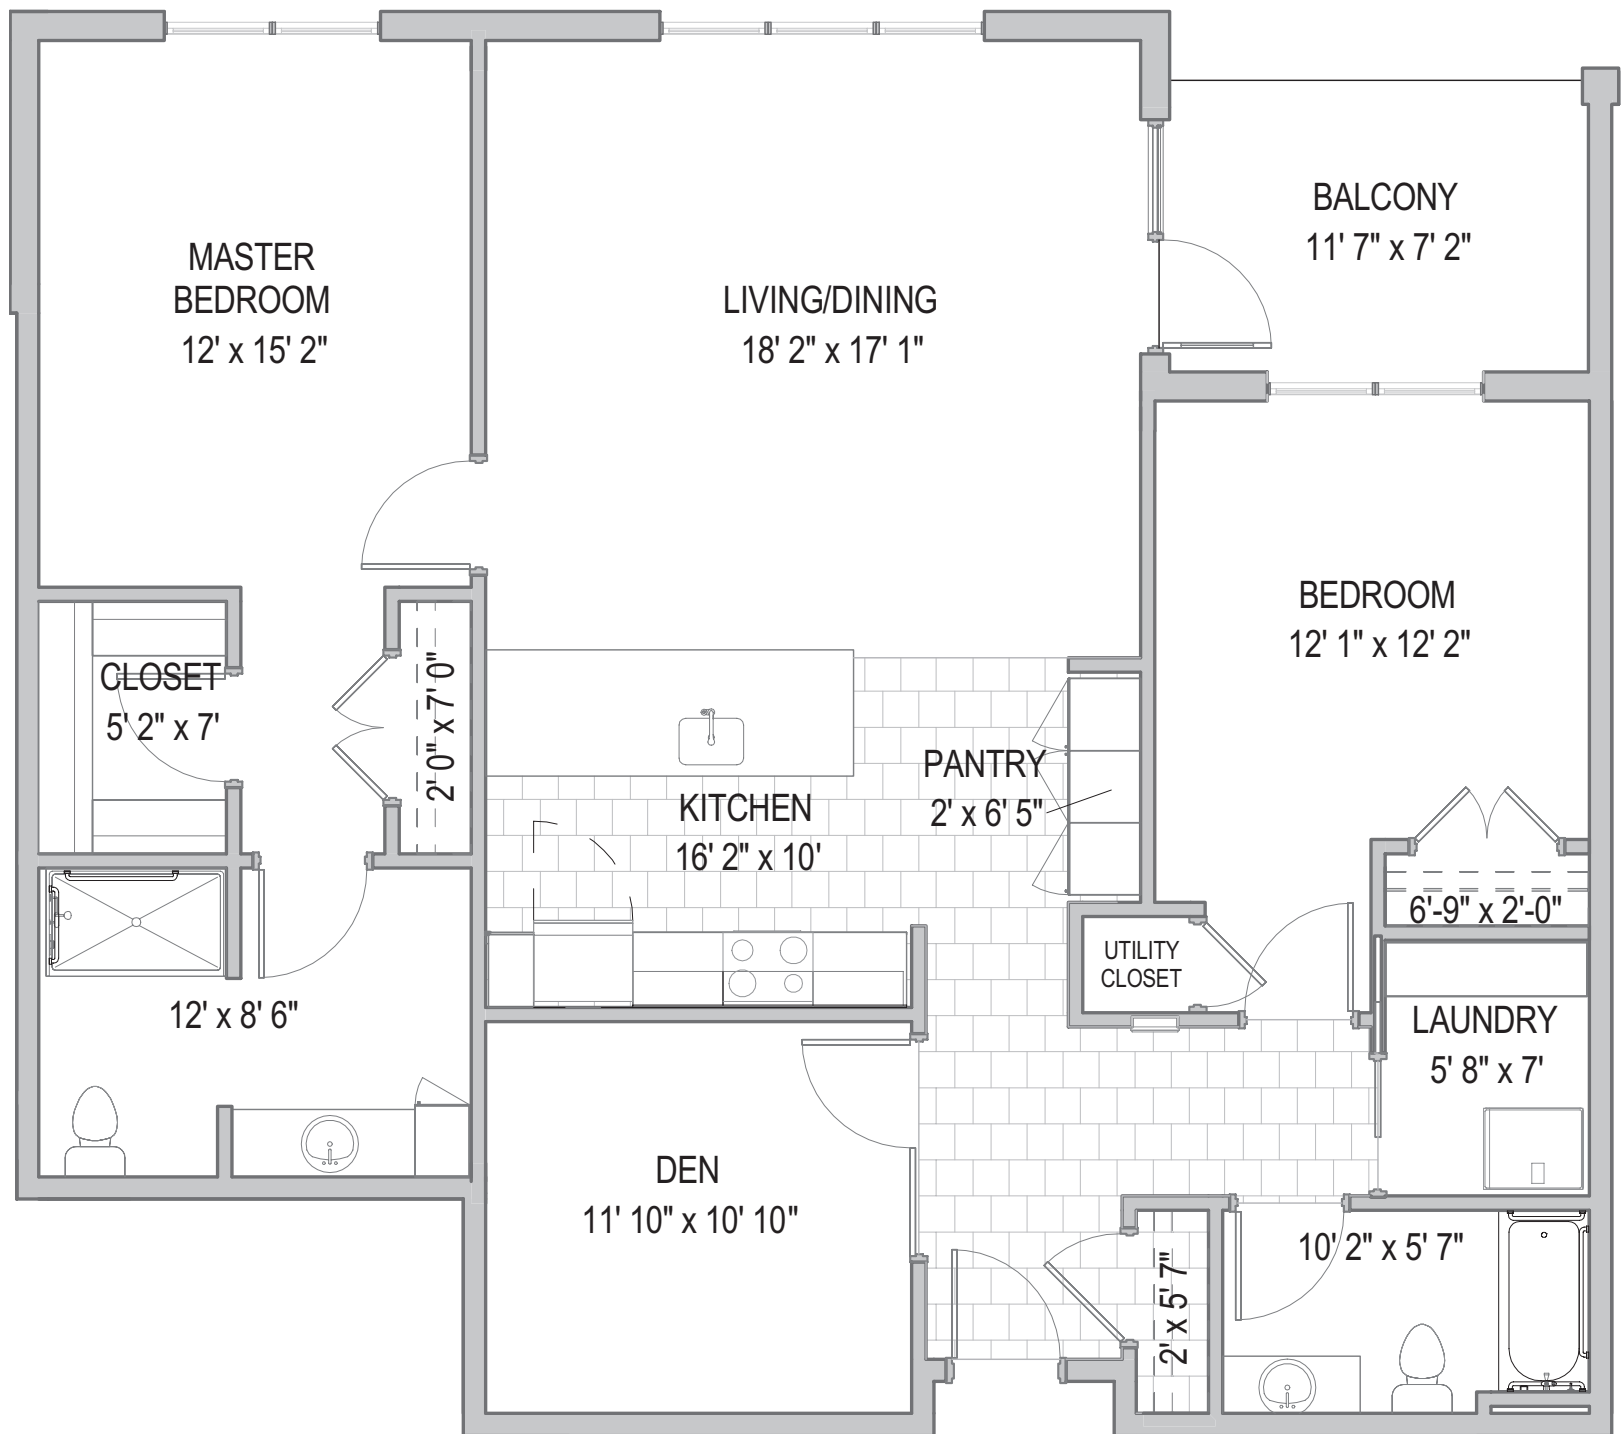

Dimensions and specifications may vary based upon location.

3/16 inch scale = 1 foot

Maple Apartments: One Bedroom

1 BR / DEN / 1.5 BA

950 Square Feet

0' 4' 8' 16'

Dimensions and specifications may vary based upon location.

3/16 inch scale = 1 foot

Maple Apartments: Two Bedroom

2 BR / 2 BA (End Location)

1165 Square Feet

0' 4' 8' 16'

Dimensions and specifications may vary based upon location.

3/16 inch scale = 1 foot

Maple Apartments: Two Bedroom

2 BR / 2 BA
1336 Square Feet

0' 4' 8' 16'

Dimensions and specifications may vary based upon location.

3/16 inch scale = 1 foot

Maple Apartments: Two Bedroom

2 BR / DEN / 2 BA
1422 Square Feet

Dimensions and specifications may vary based upon location.

Maple Apartments: Two Bedroom

2 BR / DEN / 2.5 BA

2144 Square Feet

0' 4' 8' 16'

Dimensions and specifications may vary based upon location.