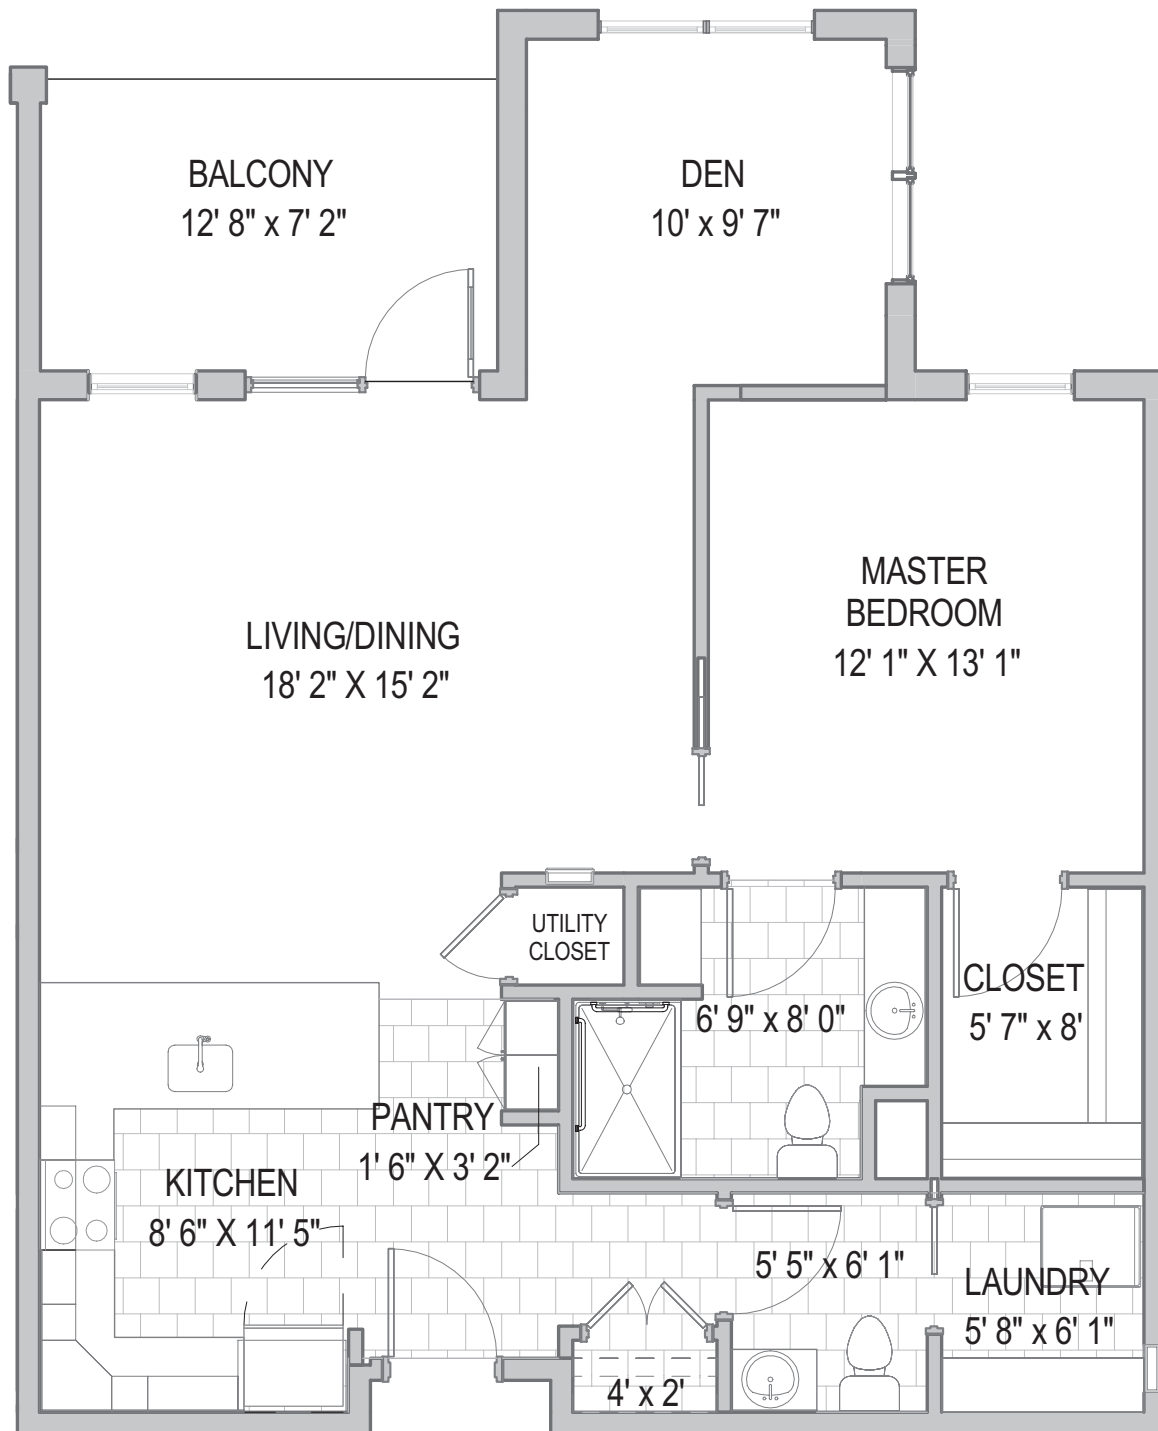

3/16 inch scale = 1 foot

Maple Apartments: One Bedroom

1 BR / 1.5 BA
833 Square Feet

Dimensions and specifications may vary based upon location.

Maple Apartments: One Bedroom

1BR / DEN / 1.5 BA

935 Square Feet

Dimensions and specifications may vary based upon location.

3/16 inch scale = 1 foot

Maple Apartments: One Bedroom

1 BR / DEN / 1.5 BA

950 Square Feet

0' 4' 8' 16'

Dimensions and specifications may vary based upon location.

3/16 inch scale = 1 foot

Maple Apartments: Two Bedroom

2 BR / 2 BA (End Location)

1165 Square Feet

0' 4' 8' 16'

Dimensions and specifications may vary based upon location.

3/16 inch scale = 1 foot

Maple Apartments: Two Bedroom

Maple Apartments: Two Bedroom

2 BR / DEN / 2.5 BA

2144 Square Feet

0' 4' 8' 16'

Dimensions and specifications may vary based upon location.