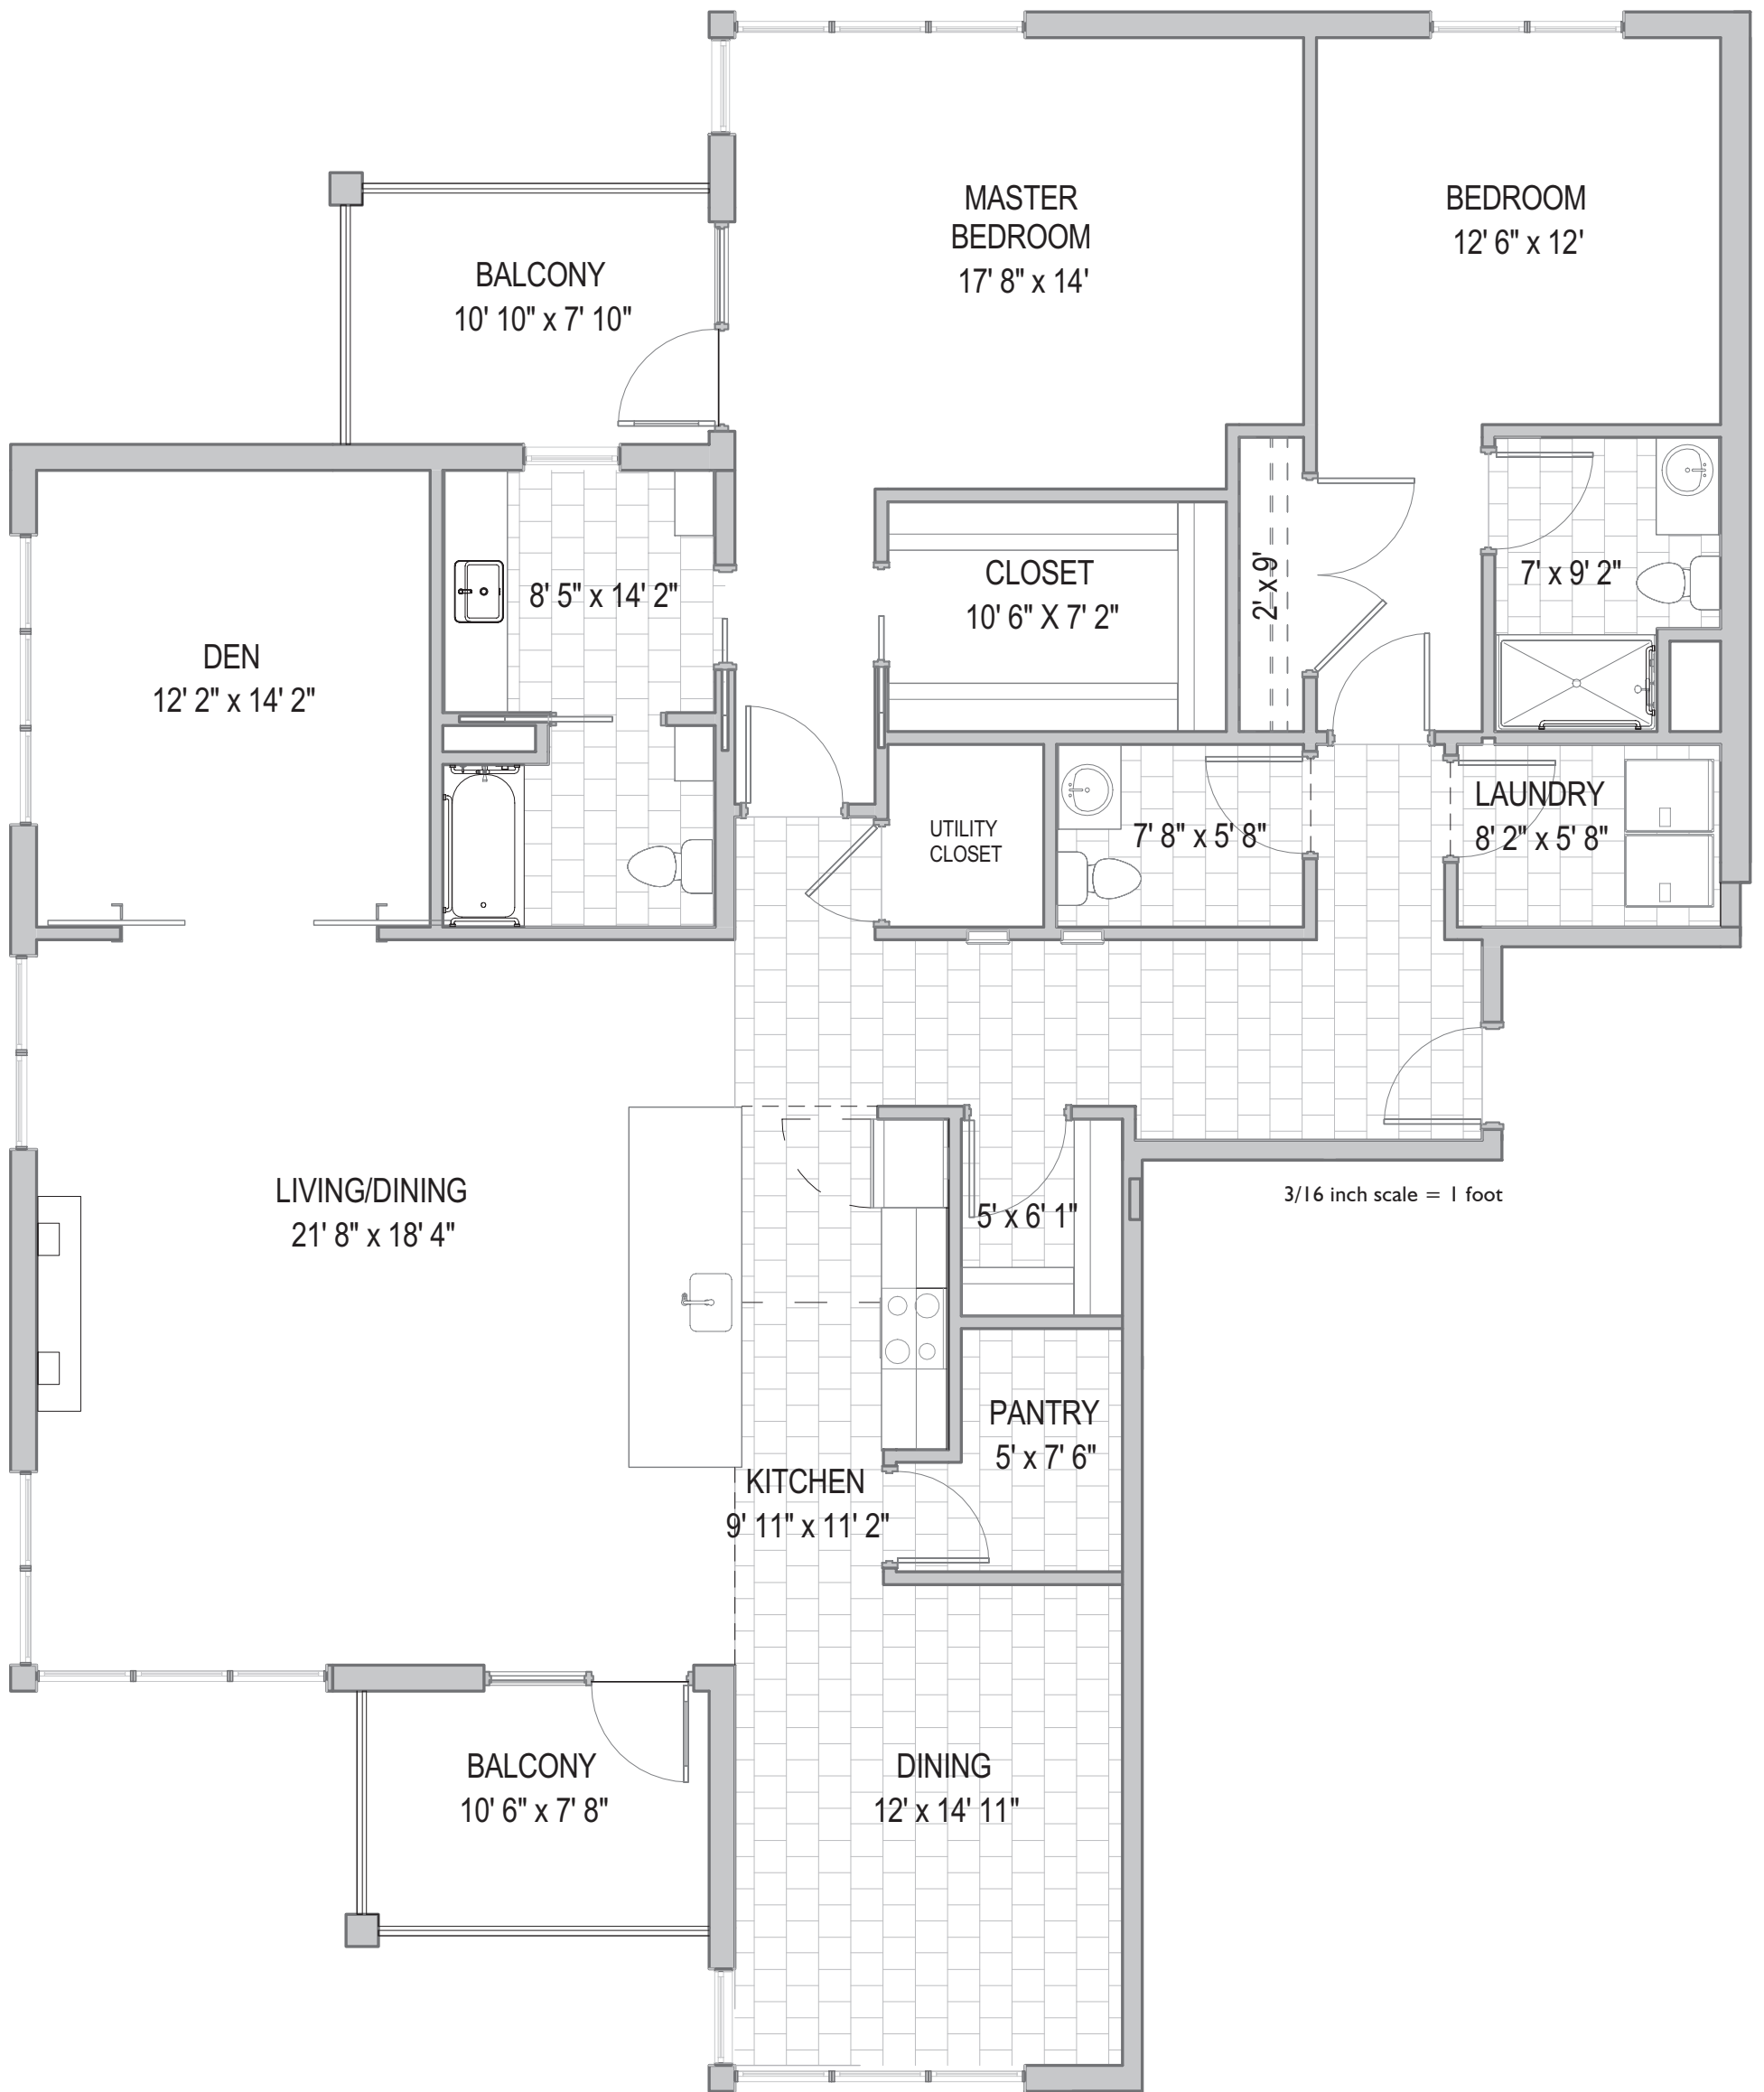

3/16 inch scale = 1 foot

Maple Apartments: One Bedroom

1 BR / 1.5 BA
833 Square Feet

Dimensions and specifications may vary based upon location.

Maple Apartments: One Bedroom

1BR / DEN / 1.5 BA

935 Square Feet

3/16 inch scale = 1 foot

Maple Apartments: Two Bedroom

2 BR / 2 BA (End Location)

1165 Square Feet

0' 4' 8' 16'

Dimensions and specifications may vary based upon location.

3/16 inch scale = 1 foot

Maple Apartments: Two Bedroom

2 BR / 2 BA
1336 Square Feet

0' 4' 8' 16'

Dimensions and specifications may vary based upon location.

3/16 inch scale = 1 foot

Maple Apartments: Two Bedroom

2 BR / DEN / 2 BA
1422 Square Feet

Dimensions and specifications may vary based upon location.

Maple Apartments: Two Bedroom

2 BR / DEN / 2.5 BA

2144 Square Feet

0' 4' 8' 16'

Dimensions and specifications may vary based upon location.