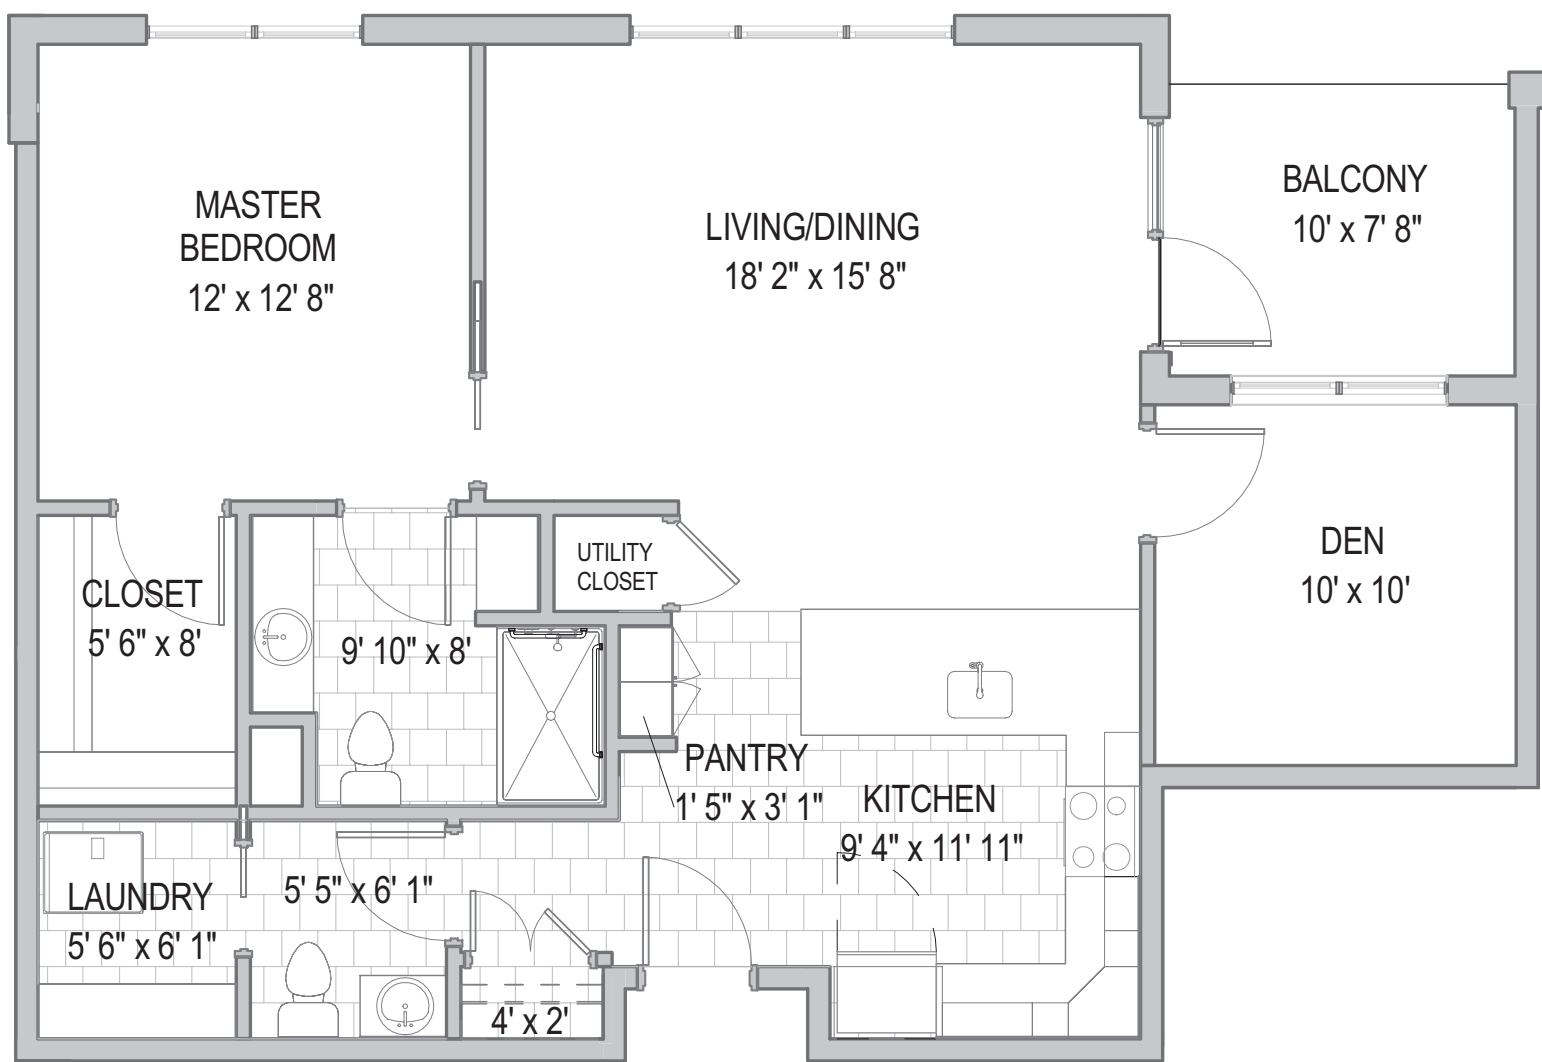

3/16 inch scale = 1 foot

Maple Apartments: One Bedroom

1 BR / 1.5 BA
833 Square Feet

Dimensions and specifications may vary based upon location.

Maple Apartments: One Bedroom

1BR / DEN / 1.5 BA

935 Square Feet

Dimensions and specifications may vary based upon location.

3/16 inch scale = 1 foot

Maple Apartments: One Bedroom

1 BR / DEN / 1.5 BA

950 Square Feet

0' 4' 8' 16'

Dimensions and specifications may vary based upon location.

3/16 inch scale = 1 foot

Maple Apartments: Two Bedroom

2 BR / 2 BA (End Location)

1165 Square Feet

0' 4' 8' 16'

Dimensions and specifications may vary based upon location.

3/16 inch scale = 1 foot

Maple Apartments: Two Bedroom

Maple Apartments: Two Bedroom

2 BR / DEN / 2.5 BA

2144 Square Feet

0' 4' 8' 16'

Dimensions and specifications may vary based upon location.